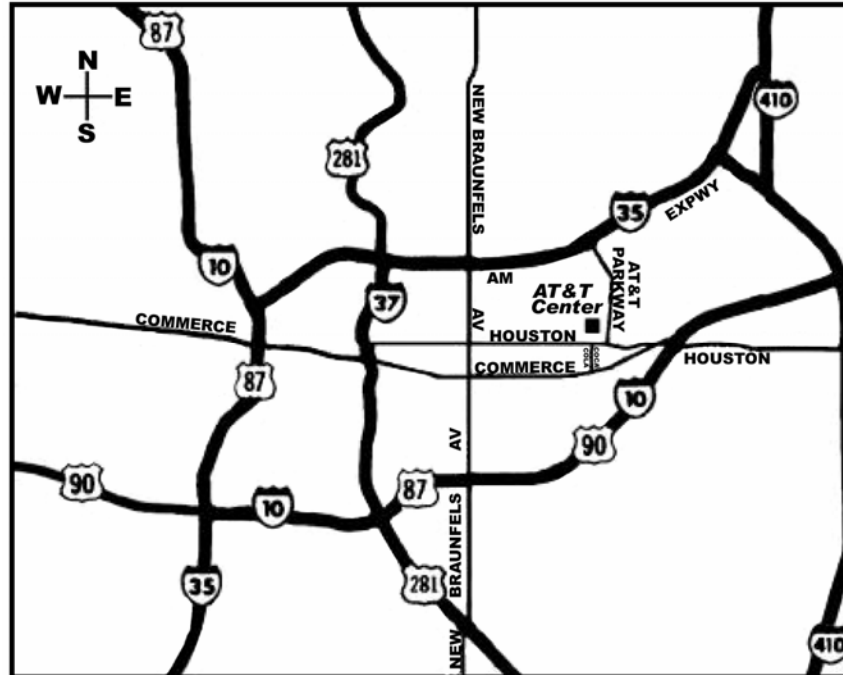

DIRECTIONS

From Houston: IH 10W. Take Houston Street Exit. Turn Right on the first street (Commerce Street). At the light turn Right on Houston Street. The next light turn right on AT&T Parkway.

From Kerrville: IH 10E to IH 35N. Take IH 35N to Walters Street/ AT&T Parkway Exit. Cross Walters Street and go to AT&T Parkway. Turn Right on AT&T Parkway.

From Corpus Christi: IH 37N to IH 10E. Take IH 10E to the Houston Street Exit. Turn left on Houston Street and cross under I10. Continue across Commerce Street to AT&T Parkway. Turn right on AT&T Parkway.

From Blanco: 281 S to IH35N. Take IH35N to Walters Street/ AT&T Parkway. Cross Walters Street and go to AT&T Parkway. Turn Right on AT&T Parkway.

Cowboy Church

Every Sunday at 9am in the Auction Barn
(February 3, 10 & 17, 2008)