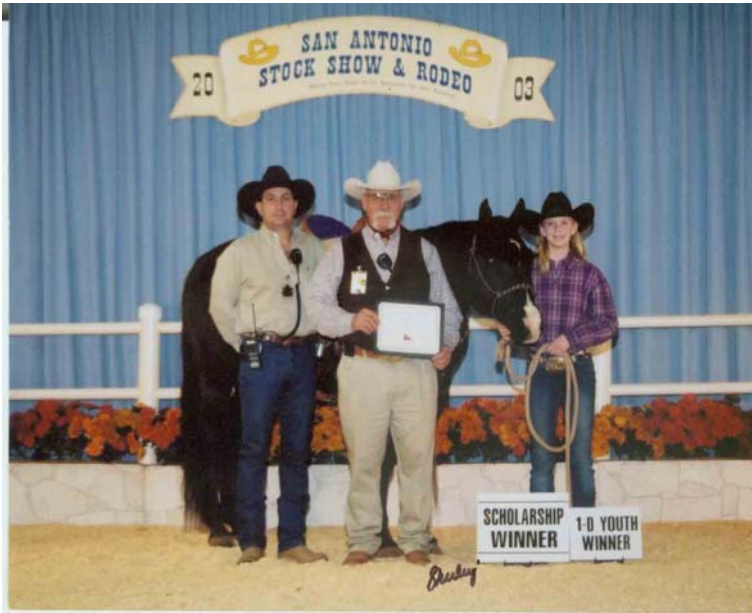

Saturday, February 01, 2003

San Antonio 2003 3-D Junior Results

Kelly Allen of Hillsboro, Tx rides Special K Edition to win the 3-D Youth Barrel Race and took home a \$6,000.00 Scholarship from S.A.L.E.